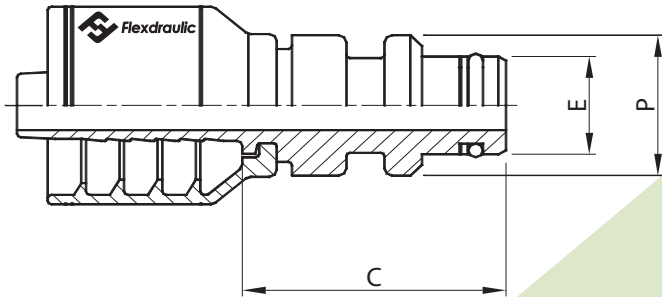

Staple Lock

Staple Lock Male

! O-Ring & Backup Included - Staple Available Separately

Part #	Hose I.D.		Cutoff (C)	P	E
	Inch	Size			
A04-04S	1/4"	-04	1.40"	0.59"	0.39"
A04-06S	1/4"	-04	1.36"	0.78"	0.55"
A06-06S	3/8"	-06	1.36"	0.78"	0.55"
A08-08S	1/2"	-08	1.18"	0.94"	0.70"
A10-10S	5/8"	-10	1.22"	1.02"	0.82"
A12-12S	3/4"	-12	1.40"	1.14"	0.94"
A16-16S	1"	-16	1.71"	1.53"	1.22"

One Piece Bite The Wire